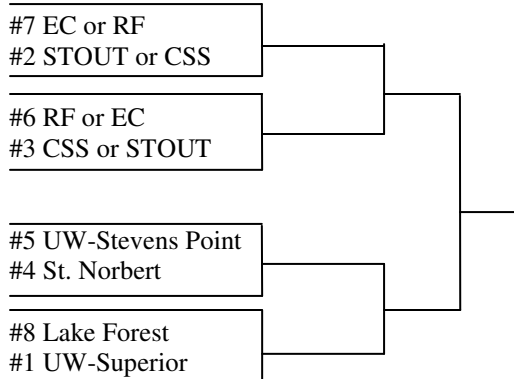

MEN'S DIVISION Northern Collegiate Hockey Association

Established 1980 | www.nchahockey.org

Hockey Communications * 651-442-8921 * brianwmonahan@yahoo.com

Brian Monahan * 1147 Cherokee Avenue Saint Paul, Minnesota 55118

ADRIAN	CONCORDIA	FINLANDIA	LAKE FOREST	MARIAN	ST. NORBERT	ST. SCHOLASTICA	UW - EAU CLAIRE	UW - RIVER FALLS	UW - STEVENS POINT	UW - STOUT	UW - SUPERIOR

2008-2009 Men's Standings

	W	L	T	PTS
xy 2 UW-Superior (19-2-3)	10	1	2	22
x 3 UW-Stout (17-5-2)	9	2	2	20
x 2 St. Scholastica (18-4-2)	9	3	1	19
x 10 St. Norbert (16-7-1)	7	5	1	15
UW-Stevens Point (14-8-2)	5	7	1	11
UW-River Falls (10-12-2)	4	8	1	9
UW-Eau Claire (13-10-1)	3	9	1	7
Lake Forest (5-17-2)	0	12	1	1

y - Clinched #1 seed in playoffs

x - Clinched home ice for 1st round of playoffs

Number indicates uscho.com national ranking

SCOREBOARD

Fri, Feb 6

UW-River Falls	1	St. Norbert	4
UW-Stevens Point	4	St. Scholastica	1
UW-Eau Claire	3	UW-Superior	6
UW-Stout	5	Lake Forest	1

Sat, Feb 7

UW-Stout	4	St. Norbert	3ot
UW-Eau Claire	1	St. Scholastica	3
UW-Stevens Point	1	UW-Superior	6
UW-River Falls	0	Lake Forest	0ot

2008-09 Peters Cup Playoffs

* Bracket is reshuffled after first round, with highest remaining seed playing the lowest, etc.

Kohuch perfect in goal for Lake Forest, wins player of the week

Saint Paul, Minn. (February 10, 2009) – Lake Forest senior goaltender Brandon Kohuch (Windsor, ON / Chatham) was simply perfect in net for the Foresters last weekend and his efforts have earned him player of the week in the NCHA men's division. Kohuch recorded a 53-save shutout in a 0-0 tie with visiting UW-River Falls, setting a Lake Forest record for most saves in a shutout.

The Falcons peppered the net with 15 shots in the first period, 16 in the second and 17 in the third, plus five more in the overtime session. Amidst the barrage of shots were four UW-River Falls' power plays, which Kohuch turned away as well. The senior goalie's 53 saves put him at 1,950 for his career, just 50 saves shy of teammate and Lake Forest career saves leader Scott Campbell (Bloomfield, ON / Elmira).

Other player of the week nominees:

Scott Motz, UW-Stout – Scored GWG and assisted on tying goal at SNC
Logan Isley, UW-Superior – Pure hat trick in 6-1 win over UW-Stevens Point
Joey Martini, St. Scholastica – 3 goals in series with SP / EC
Tyler Romasco, UW-Eau Claire – 2 assists at UW-Superior

*Brandon Kohuch
Sr, G, Lake Forest
Windsor, ON
Sat: 53-save SO vs. RF*

*Scott Motz
Jr, F, UW-Stout
Lake Elmo, MN
Sat: GWG, A at SNC*

*Logan Isley
So, F, UW-Superior
Bonnyville, AB
Sat: Pure hat trick vs. SP*

PLAYOFF SCENARIOS

UW-Superior: Clinched #1 seed, will host #8 Lake Forest in first round series
UW-Stout: Clinches #2 seed with win Friday vs. UW-River Falls
St. Scholastica: Clinches #2 seed with win Friday at SUP and STOUT loss or tie
St. Norbert: Clinched #4 seed, will host #5 UW-Stevens Point in first round
UW-River Falls: Clinches #6 seed with win or tie at STOUT Friday
UW-Eau Claire: Clinches #6 seed with win Saturday at SP and RF loss Friday

Upcoming Games - Full schedules inside, all times CST

		Visitor	Home	Start Time
Fri	Feb 13	St. Scholastica	UW-Superior	7:05 pm
Fri	Feb 13	UW-River Falls	UW-Stout	7:30 pm
Sat	Feb 14	St. Norbert	Lake Forest	7:30 pm
Sat	Feb 14	UW-Eau Claire	UW-Stevens Point	7:30 pm