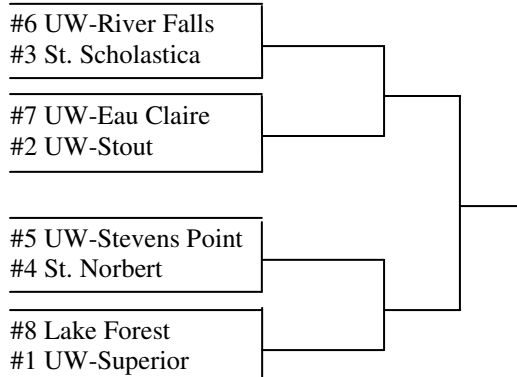

Other player of the week nominees:

Chris Wilson, UW-Superior – Two goals in a 4-3 win over St. Scholastica
Luke Nesper, UW-Stevens Point – Two goals in a 5-4 win over UW-Eau Claire
Sean Garrity, UW-Eau Claire – Three assists in a 5-4 loss at UW-Stevens Point

Peters Cup Playoffs – Quarterfinals (*mini-game, if necessary)

vs.

Game 1	Fri	Feb 20	#8 Lake Forest	at #1 UW-Superior	7:00 pm
Game 2	Sat	Feb 21	#8 Lake Forest	at #1 UW-Superior	7:00 pm
Game 3*	Sat	Feb 21	#8 Lake Forest	at #1 UW-Superior	TBA

vs.

Game 1	Fri	Feb 20	#5 UW-Stevens Point	at #4 St. Norbert	7:00 pm
Game 2	Sat	Feb 21	#5 UW-Stevens Point	at #4 St. Norbert	7:00 pm
Game 3*	Sat	Feb 21	#5 UW-Stevens Point	at #4 St. Norbert	TBA

vs.

Game 1	Fri	Feb 20	#7 UW-Eau Claire	at #2 UW-Stout	7:30 pm
Game 2	Sat	Feb 21	#7 UW-Eau Claire	at #2 UW-Stout	7:30 pm
Game 3*	Sat	Feb 21	#7 UW-Eau Claire	at #2 UW-Stout	TBA

vs.

Game 1	Fri	Feb 20	#6 UW-River Falls	at #3 St. Scholastica	7:00 pm
Game 2	Sat	Feb 21	#6 UW-River Falls	at #3 St. Scholastica	7:00 pm
Game 3*	Sat	Feb 21	#6 UW-River Falls	at #3 St. Scholastica	TBA

2008-09 Peters Cup Playoffs

* Bracket is reshuffled after first round, with highest remaining seed playing the lowest, etc.