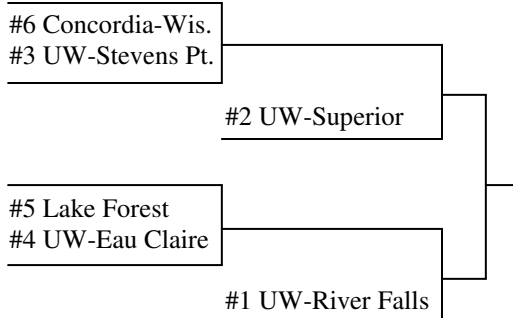

2009 O'Brien Cup Playoff Bracket*

* Bracket is reshuffled after first round, with highest remaining seed playing the lowest, etc.

EXCITING? YEAH, YOU COULD SAY THAT

O'Brien Cup Championship Games

2008	UW-Superior 2, UW-River Falls 1 (OT)
2007	UW-Stevens Point 3, UW-River Falls 2 (2OT)
2006	UW-Stevens Point 4, UW-Superior 2